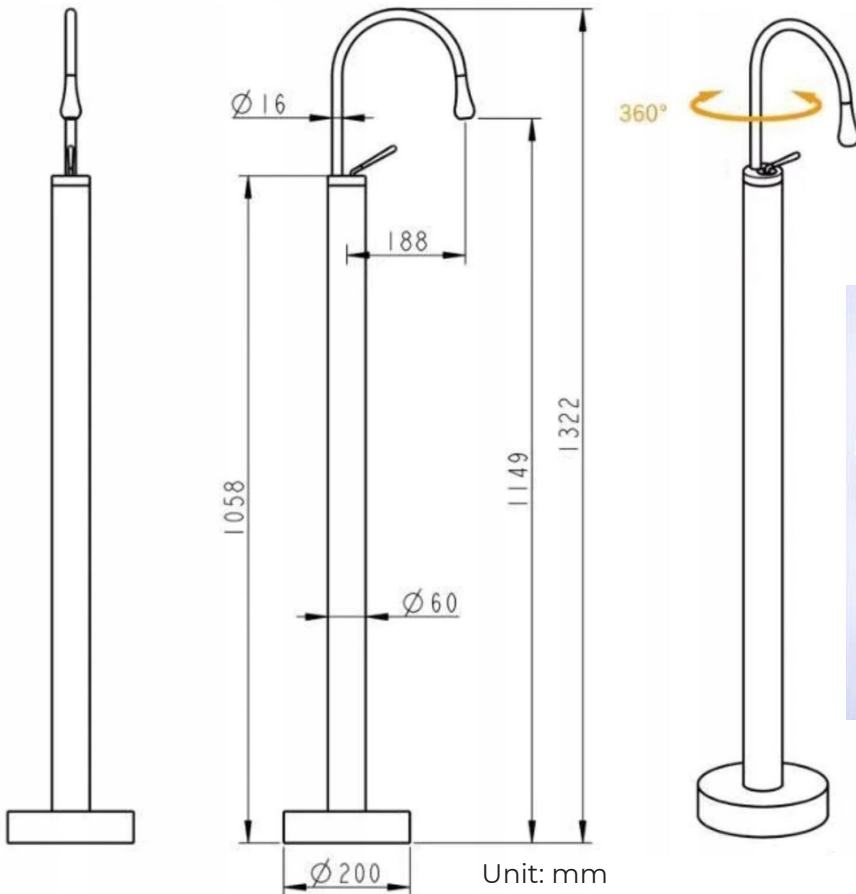

CRETEIL BRASS SWIVEL SPOUT FLOOR MOUNTED BATHTUB FAUCET IN MATTE BLACK FINISH SPECIFICATIONS

- Style: Contemporary
- Function: Hot and Cold
- Installation Type: Free Floor Standing
- Number of Handle: Single Handle
- Control Type: Single Holder Dual Control
- Faucet Mount: Single Hole
- Type: Ceramic Plate Spool
- Faucet Body Material: Solid Brass
- Surface Treatment: Electroplated
- Valve Core Material: Ceramic
- Finish: Matte Black

Size

All dimensions and specifications are nominal and may vary. Use actual products for accuracy in critical situations.